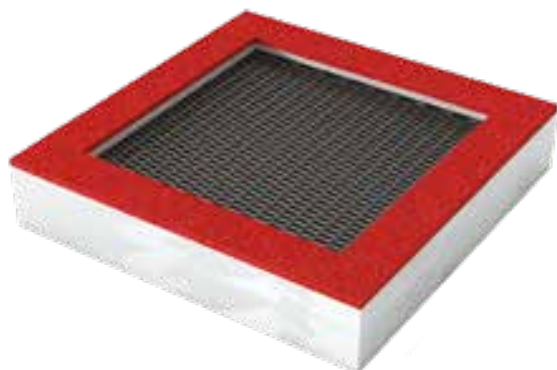

● TZMPP-175

● TZMPP-175 NL

TRAMPOLINY ZIEMNE

GROUND TRAMPOLINES

Trampolina ziemna kwadratowa typ X Square ground trampoline type X

● TZMPP-200

● TZMPP-200 NL

Wiek / age: 3-15