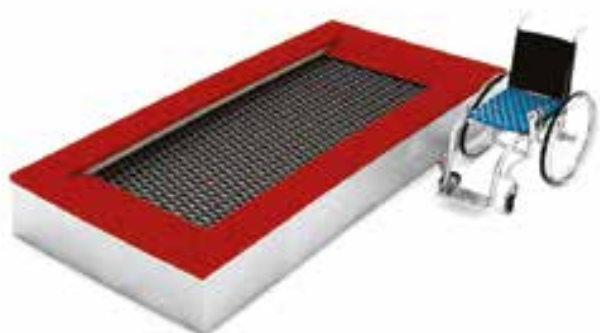

TRAMPOLINY INTEGRACYJNE – INCLUSIVE

INTEGRATION TRAMPOLINES – INCLUSIVE

● TZWH 150/300
INCLUSIVE

● TZWH 150/300 NL
INCLUSIVE

Trampolina ziemna integracyjna typ XM Inclusive ground trampoline type XM

Wiek / age: 3-15 lat