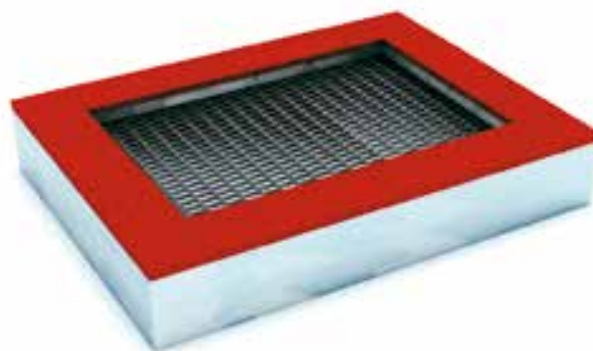

- TZMPP-150/200
- TZMPP-150/200 NL

TRAMPOLINY ZIEMNE

GROUND TRAMPOLINES

- TZMPP-150/300
- TZMPP-150/300 NL

Trampolina ziemna prostokątna MAXI S MAXI S Rectangular ground trampoline

Wiek / age: 3-15

Max. ilość / users: 2 (1 zalecana / recommended)