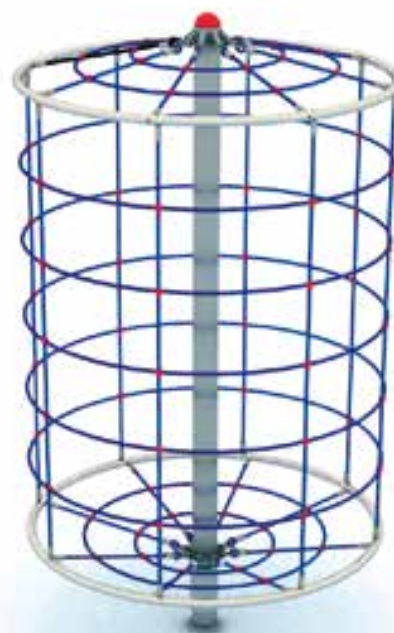

Cylinder wspinaczkowy linowy Rope climbing cylinder

- LWA

	Wiek / age: 3-15
	Max. ilość / users: 4 (1-2 zalecane / recommended)
	Średnica / Diameter 164 cm Wysokość / Height 285 cm
	Wys. upadku / CFH-HIC: 2,5 m
	Pole strefy bezpieczeństwa: 26,4 m² / Safety zone field 26.4 m²

Cylinder wspinaczkowy linowy obrotowy Rotating rope climbing cylinder

- LWAO

	Wiek / age: 3-15
	Max. ilość / users: 4 (1-2 zalecane / recommended)
	Średnica / Diameter 164 cm Wysokość / Height 285 cm
	Wys. upadku / CFH-HIC: 2,5 m
	Pole strefy bezpieczeństwa: 26,4 m² / Safety zone field 26.4 m²