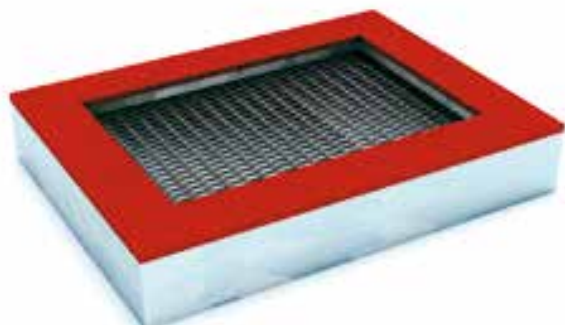

● TZMPP-250

● TZMPP-250 NL

TRAMPOLINY ZIEMNE

GROUND TRAMPOLINES

Trampolina ziemna prostokątna typ XMS Rectangular ground trampoline type XMS

- TZMPP-125/225
- TZMPP-125/225 NL

Wiek / age: 3-15

Max. ilość / users: 2 (1 zalecana / recommended)