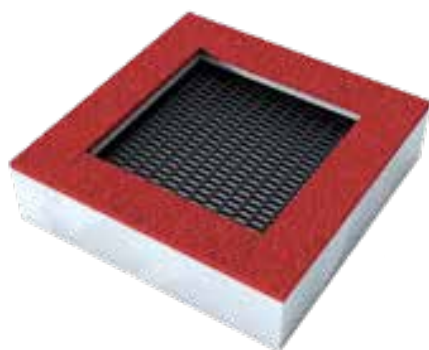

TRAMPOLINY ZIEMNE

GROUND TRAMPOLINES

Trampolina ziemna kwadratowa typ MS Square ground trampoline type MS

Wiek / age: 3-15

Max. ilość / users: 1 (1 zalecany / recommended)

Długość / Length 125 cm, Szerokość / Width 125 cm
Wysokość / Height 40 cm

75 x 75 cm

~ 0,45 m

20-25 +/- 3 cm

Wys. upadku / CFH: 0,97 m

Strefa bezpieczna 1,5 m wokół trampoliny – 4,25 x 4,25 m /
Safety zone 1.5 m around the trampoline - 4.25 x 4.25 m

Waga urządzenia / Device weight: 125 kg

Trampolina ziemna kwadratowa typ SM Square ground trampoline type SM

Wiek / age: 3-15

Max. ilość / users: 1 (1 zalecany / recommended)

Długość / Length 130 cm, Szerokość / Width 130 cm
Wysokość / Height 40 cm

80 x 80 cm

~ 0,45 m

20-25 +/- 3 cm

Wys. upadku / CFH: 0,45-1,4 m

Strefa bezpieczna 1,5 m wokół trampoliny – 4,3 x 4,3 m /
Safety zone 1.5 m around the trampoline - 4.3 x 4.3 m

Waga urządzenia / Device weight: 135 kg